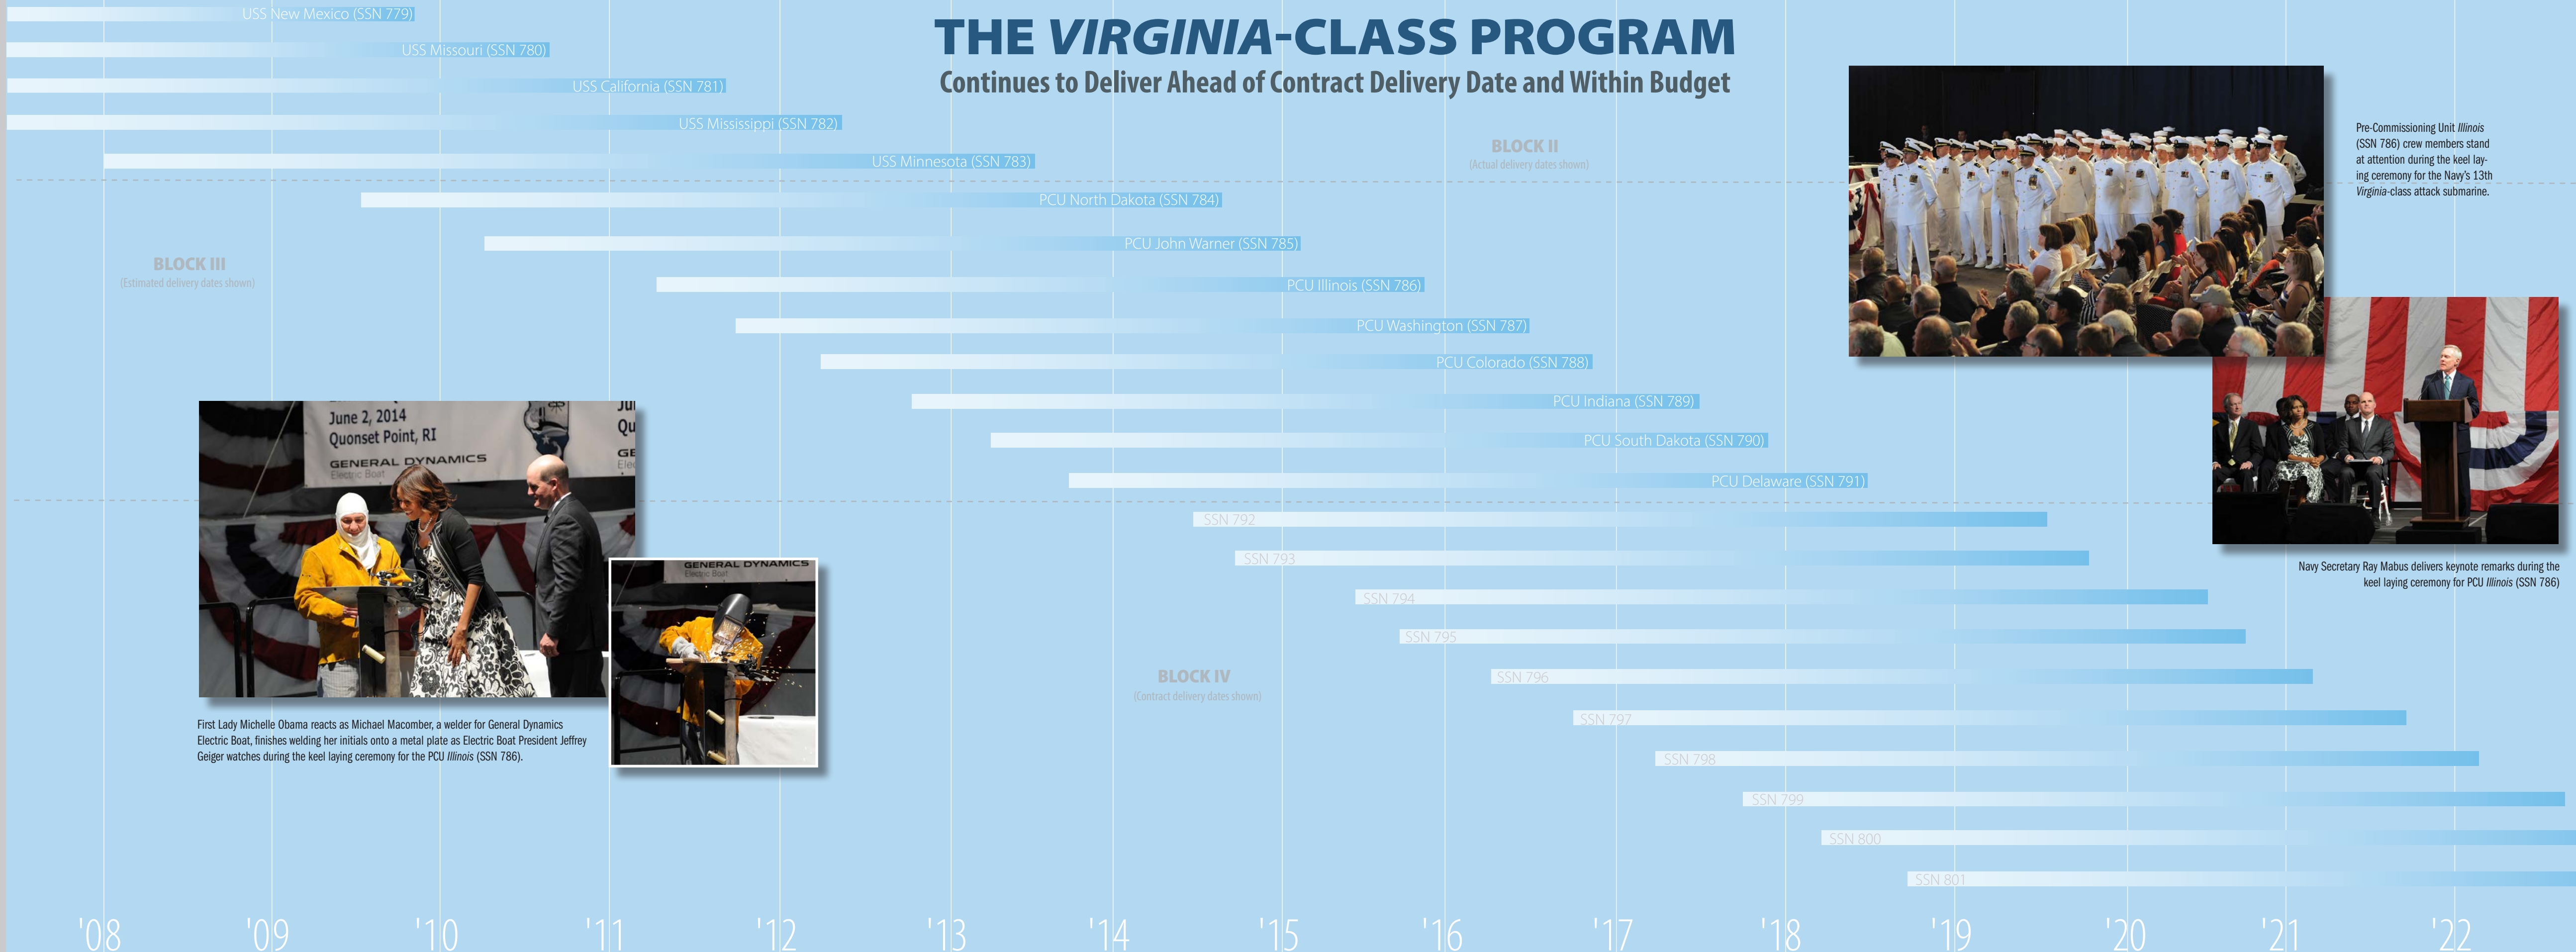

Pre-Commissioning Unit *Illinois* (SSN 786) crew members stand at attention during the keel laying ceremony for the Navy's 13th *Virginia*-class attack submarine.

The pre-commissioning unit currently includes a crew of more than 100 Sailors, with others scheduled to arrive through the summer. By August, leaders expect the crew to reach its full strength of about 140.

PCU *Illinois* is the 13th submarine of the *Virginia* class and the third of the Block III construction contract. *Virginia*-class submarines are built under a construction contract between General Dynamics' Electric Boat Division and Huntington Ingalls Industries-Newport News Shipbuilding.

PCU *Illinois* will measure 377 feet in length, displace 7,835 tons submerged, and be able to operate at speeds greater than 25 knots (28 mph).

Virginia-class submarines are built to dominate the world's deep and littoral waters while conducting anti-submarine warfare; anti-surface ship warfare, strike warfare, special operation forces support, ISR (intelligence, surveillance, and reconnaissance), irregular warfare, and mine warfare missions. Their inherent stealth, endurance, mobility, and firepower directly enable them to support five of the six Maritime Strategy Core Capabilities—sea control, power projection, forward presence, maritime security, and deterrence.

THE VIRGINIA-CLASS PROGRAM

Continues to Deliver Ahead of Contract Delivery Date and Within Budget